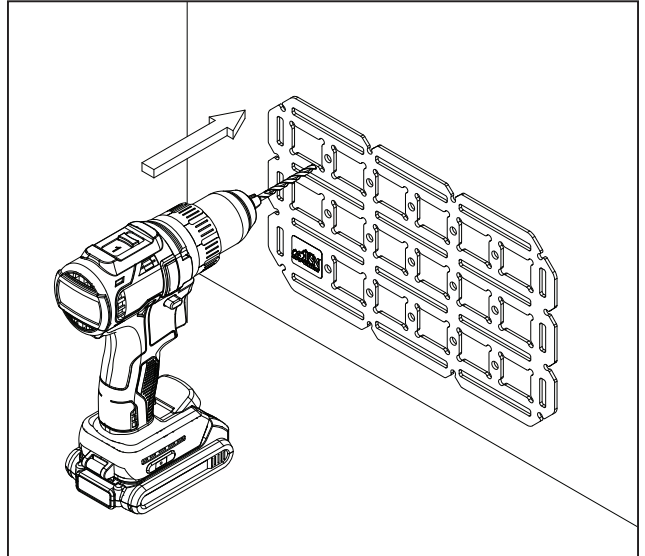

Package Contents

BungeeBoard	1
#12 Self Tapping Screws	4-6
Washers	4 - 6
Nylon Spacer	4-6

Tools Required

3/16" Drill Bit
Drill
Phillips Head Driver Bit
Phillips Head Screw Driver
Level (optional)

Vehicle Preparation

Park your vehicle on a flat, level surface, such as a poured concrete slab or inside a garage. Ensure vehicle is in PARK before proceeding.

BungeeBoard™ - Installation Guide

Installation

1. Clean area where BungeeBoard is to be installed removing all debris. Pick a spot where drilling holes will not interfere with electrical or mechanical components and where screws will not be seen from the other side.
2. With the help of a friend, place the panel in the desired location. Using the 3/16" drill bit create a single pilot hole on the top corner, using either a mounting hole or mounting slot. **Make only one pilot hole for now.**
3. Arrange the nylon spacer, washer, and self tapping screw as illustrated and gently begin driving the screw into the mounting surface. **DO NOT tighten all the way.**
4. Arrange the panel to be level. With panel correctly oriented, drill second pilot hole. With 2 screws in place you can now fasten remaining screws.

Note: For larger panels, attach all 4 corner screws before adding 2 additional screws to middle of panel.

5. With all screws loosely fastened, use a screw driver to tighten screws until snug. **Be careful to not overtighten screws.**