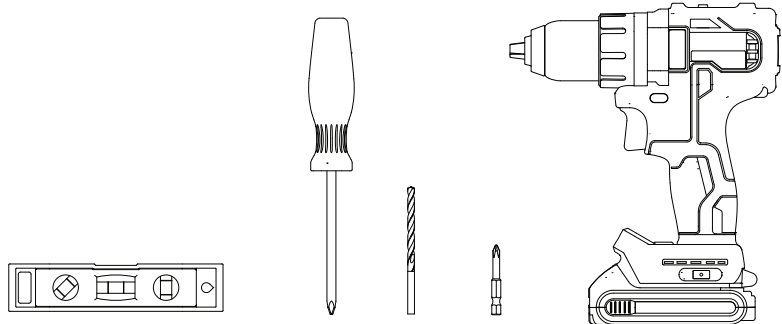

BungeeBoard™ - Installation Guide

Thank you for your purchase of a genuine TSN Off-Road BungeeBoard. We're sure you will enjoy the utility and flexibility BungeeBoard offers for years to come. Please read this Installation Guide in it's entirety and watch our installation video before installing your BungeeBoard. Failure to do so could result in damage to your vehicle or BungeeBoard.

Package Contents

BungeeBoard	1
#12 Self Tapping Screws	4-6
Washers	4 - 6
Nylon Spacer	4-6

Tools Required

3/16" Drill Bit
Drill
Phillips Head Driver Bit
Phillips Head Screw Driver
Level (optional)

Vehicle Preparation

Park your vehicle on a flat, level surface, such as a poured concrete slab or inside a garage. Ensure vehicle is in PARK before proceeding.

BungeeBoard™ - Installation Guide

Installation

1. Clean area where BungeeBoard is to be installed removing all debris. Pick a spot where drilling holes will not interfere with electrical or mechanical components and where screws will not be seen from the other side.
2. With the help of a friend, place the panel in the desired location. Using the 3/16" drill bit create a single pilot hole on the top corner, using either a mounting hole or mounting slot. **Make only one pilot hole for now.**
3. Arrange the nylon spacer, washer, and self tapping screw as illustrated and gently begin driving the screw into the mounting surface. **DO NOT tighten all the way.**
4. Arrange the panel to be level. With panel correctly oriented, drill second pilot hole. With 2 screws in place you can now fasten remaining screws.