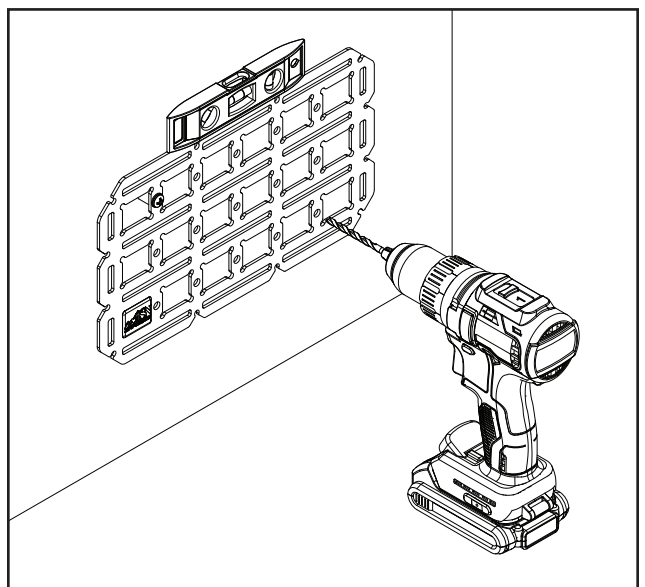

Park your vehicle on a flat, level surface, such as a poured concrete slab or inside a garage. Ensure vehicle is in PARK before proceeding.

BungeeBoard™ - Installation Guide

Installation

1. Clean area where BungeeBoard is to be installed removing all debris. Pick a spot where drilling holes will not interfere with electrical or mechanical components and where screws will not be seen from the other side.
2. With the help of a friend, place the panel in the desired location. Using the 3/16" drill bit create a single pilot hole on the top corner, using either a mounting hole or mounting slot. **Make only one pilot hole for now.**
3. Arrange the nylon spacer, washer, and self tapping screw as illustrated and gently begin driving the screw into the mounting surface. **DO NOT tighten all the way.**
4. Arrange the panel to be level. With panel correctly oriented, drill second pilot hole. With 2 screws in place you can now fasten remaining screws.

Note: For larger panels, attach all 4 corner screws before adding 2 additional screws to middle of panel.

5. With all screws loosely fastened, use a screw driver to tighten screws until snug. **Be careful to not overtighten screws.**