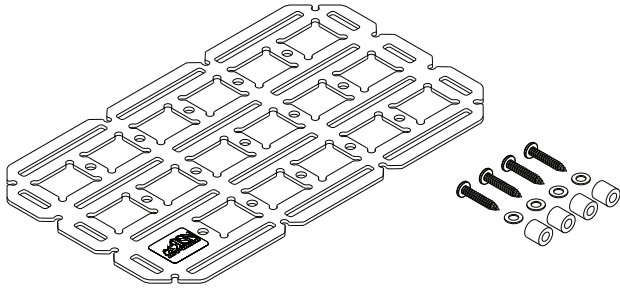

BungeeBoard™ - Installation Guide

Thank you for your purchase of a genuine TSN Off-Road BungeeBoard. We're sure you will enjoy the utility and flexibility BungeeBoard offers for years to come. Please read this Installation Guide in it's entirety and watch our installation video before installing your BungeeBoard. Failure to do so could result in damage to your vehicle or BungeeBoard.

Package Contents

BungeeBoard	1
#12 Self Tapping Screws	4-6
Washers	4 - 6
Nylon Spacer	4-6

Tools Required

3/16" Drill Bit
Drill
Phillips Head Driver Bit
Phillips Head Screw Driver
Level (optional)

Vehicle Preparation

Park your vehicle on a flat, level surface, such as a poured concrete slab or inside a garage. Ensure vehicle is in PARK before proceeding.

BungeeBoard™ - Installation Guide

Installation

1. Clean area where BungeeBoard is to be installed removing all debris. Pick a spot where drilling holes will not interfere with electrical or mechanical components and where screws will not be seen from the other side.
2. With the help of a friend, place the panel in the desired location. Using the 3/16" drill bit create a single pilot hole on the top corner, using either a mounting hole or mounting slot. **Make only one pilot hole for now.**
3. Arrange the nylon spacer, washer, and self tapping screw as illustrated and gently begin driving the screw into the mounting surface. **DO NOT tighten all the way.**
4. Arrange the panel to be level. With panel correctly oriented, drill second pilot hole. With 2 screws in place you can now fasten remaining screws.

Note: For larger panels, attach all 4 corner screws before adding 2 additional screws to middle of panel.

5. With all screws loosely fastened, use a screw driver to tighten screws until snug. **Be careful to not overtighten screws.**