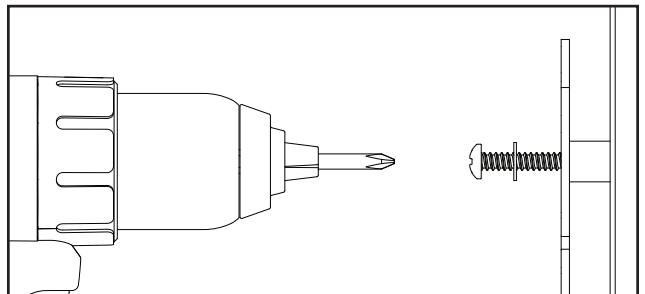

Park your vehicle on a flat, level surface, such as a poured concrete slab or inside a garage. Ensure vehicle is in PARK before proceeding.

BungeeBoard™ - Installation Guide

Installation

1. Clean area where BungeeBoard is to be installed removing all debris. Pick a spot where drilling holes will not interfere with electrical or mechanical components and where screws will not be seen from the other side.
2. With the help of a friend, place the panel in the desired location. Using the 3/16" drill bit create a single pilot hole on the top corner, using either a mounting hole or mounting slot. **Make only one pilot hole for now.**
3. Arrange the nylon spacer, washer, and self tapping screw as illustrated and gently begin driving the screw into the mounting surface. **DO NOT tighten all the way.**
4. Arrange the panel to be level. With panel correctly oriented, drill second pilot hole. With 2 screws in place you can now fasten remaining screws.

Note: For larger panels, attach all 4 corner screws before adding 2 additional screws to middle of panel.

5. With all screws loosely fastened, use a screw driver to tighten screws until snug. **Be careful to not overtighten screws.**